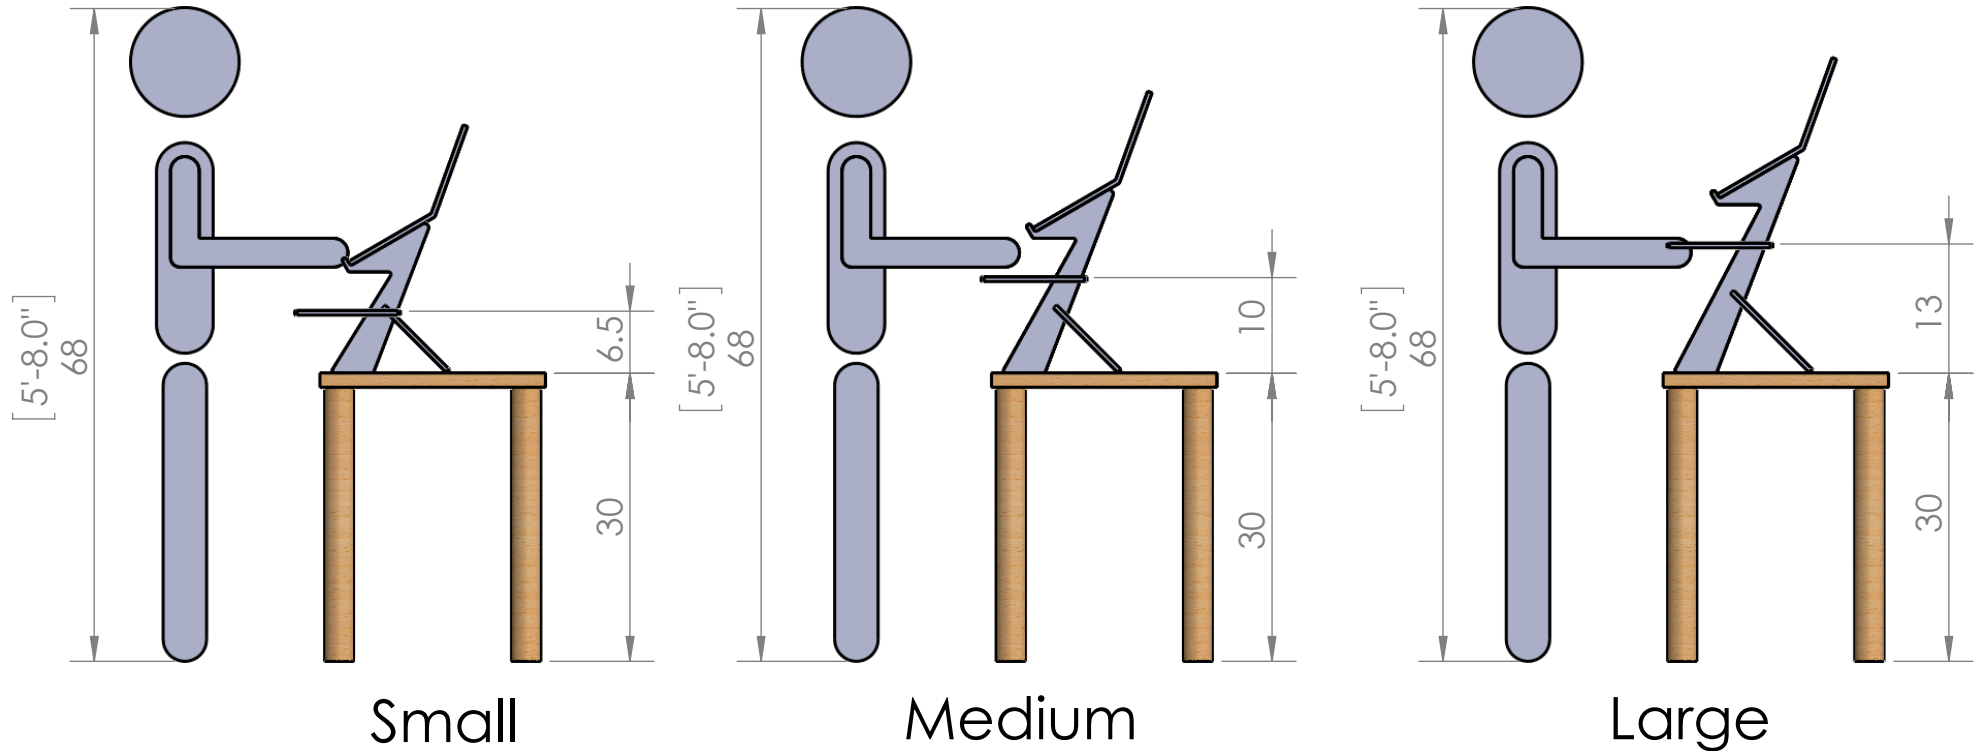

Alto stand 5'-8"

Note: Keyboard tray can move up or down by 2 inches in 1 inch increments. Image shows tray at mid point.

Dimensions in inches [Feet-inches]