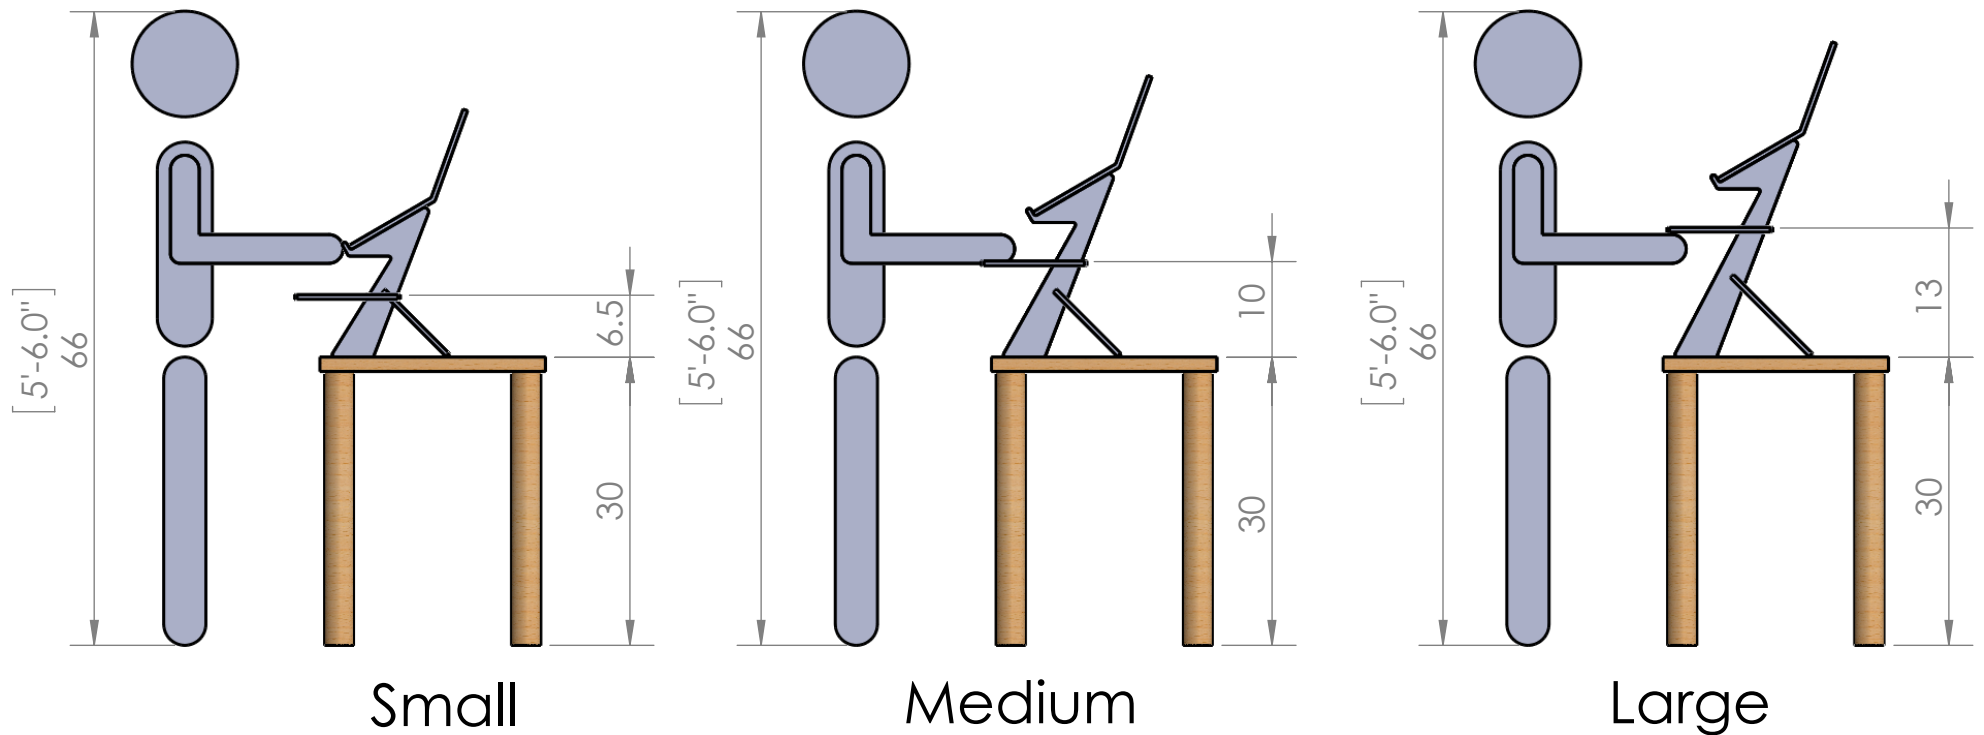

Alto stand 5'-6"

Note: Keyboard tray can move up or down by 2 inches in 1 inch increments. Image shows tray at mid point.

Dimensions in inches [Feet-inches]