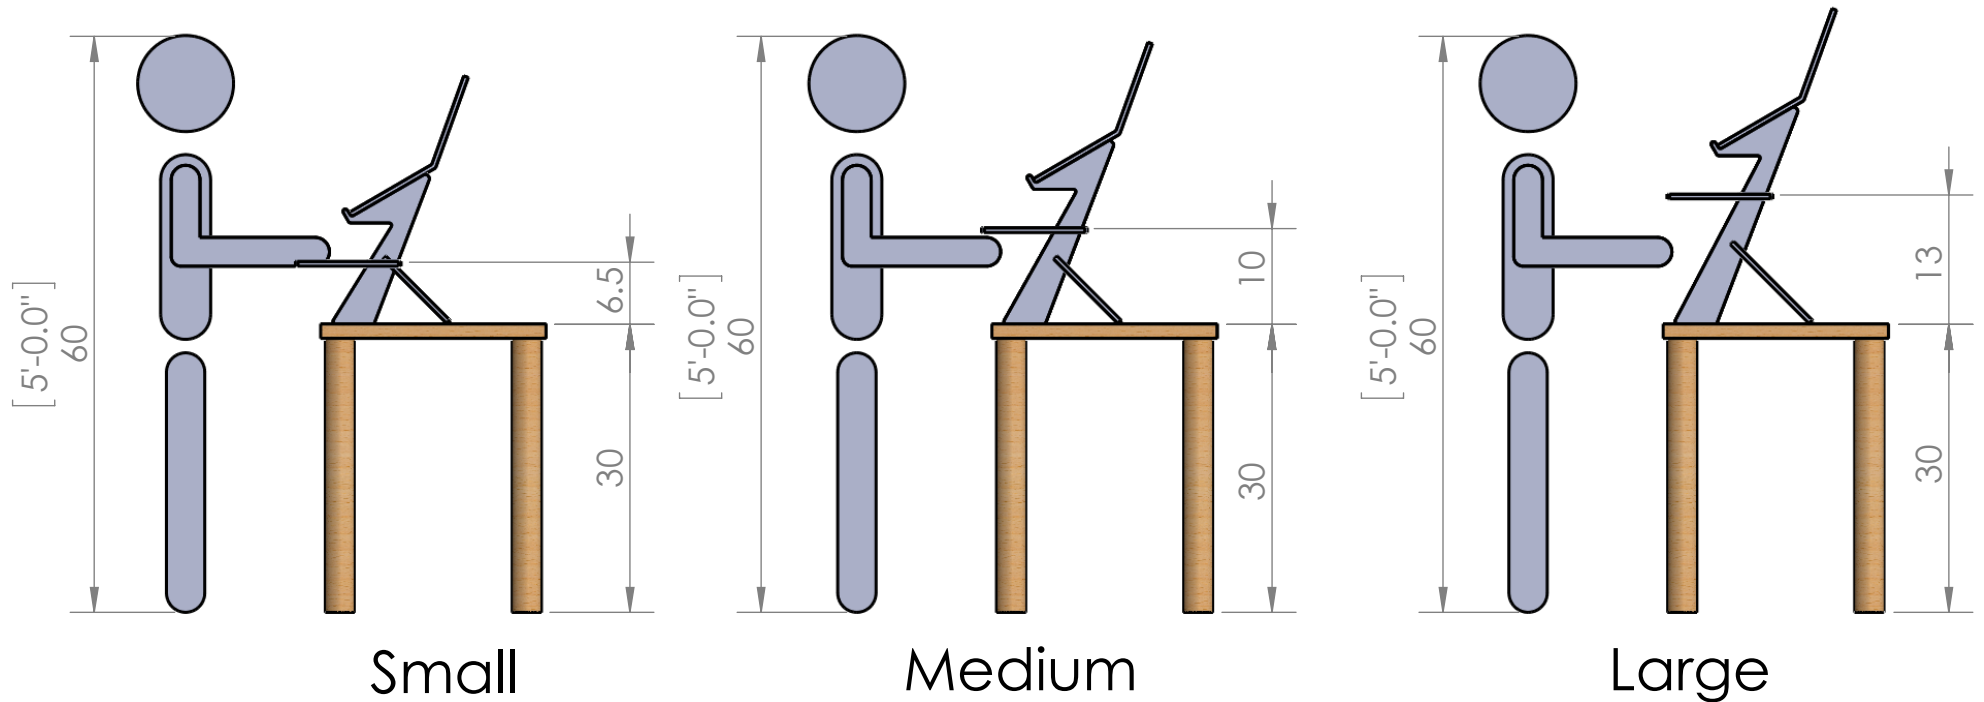

Alto stand 5'-0"

Note: Keyboard tray can move up or down by 2 inches in 1 inch increments. Image shows tray at mid point.

Dimensions in inches [Feet-inches]