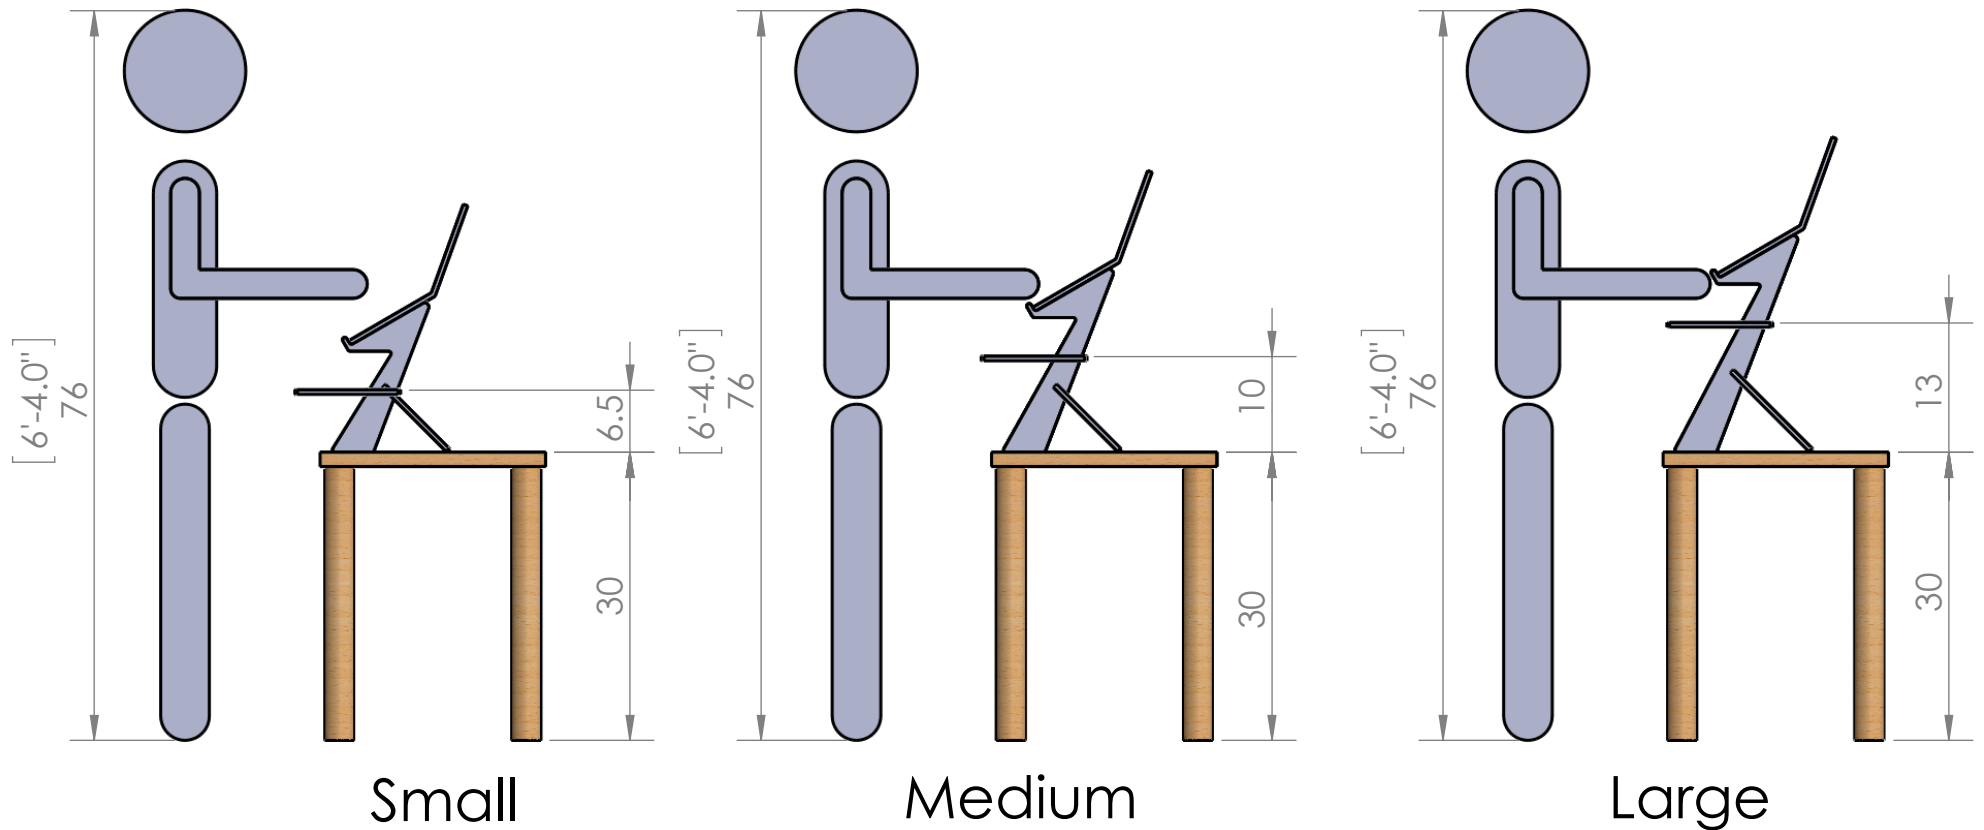

# Alto stand 6'-4"

Note: Keyboard tray can move up or down by 2 inches in 1 inch increments. Image shows tray at mid point.

Dimensions in inches [Feet-inches]