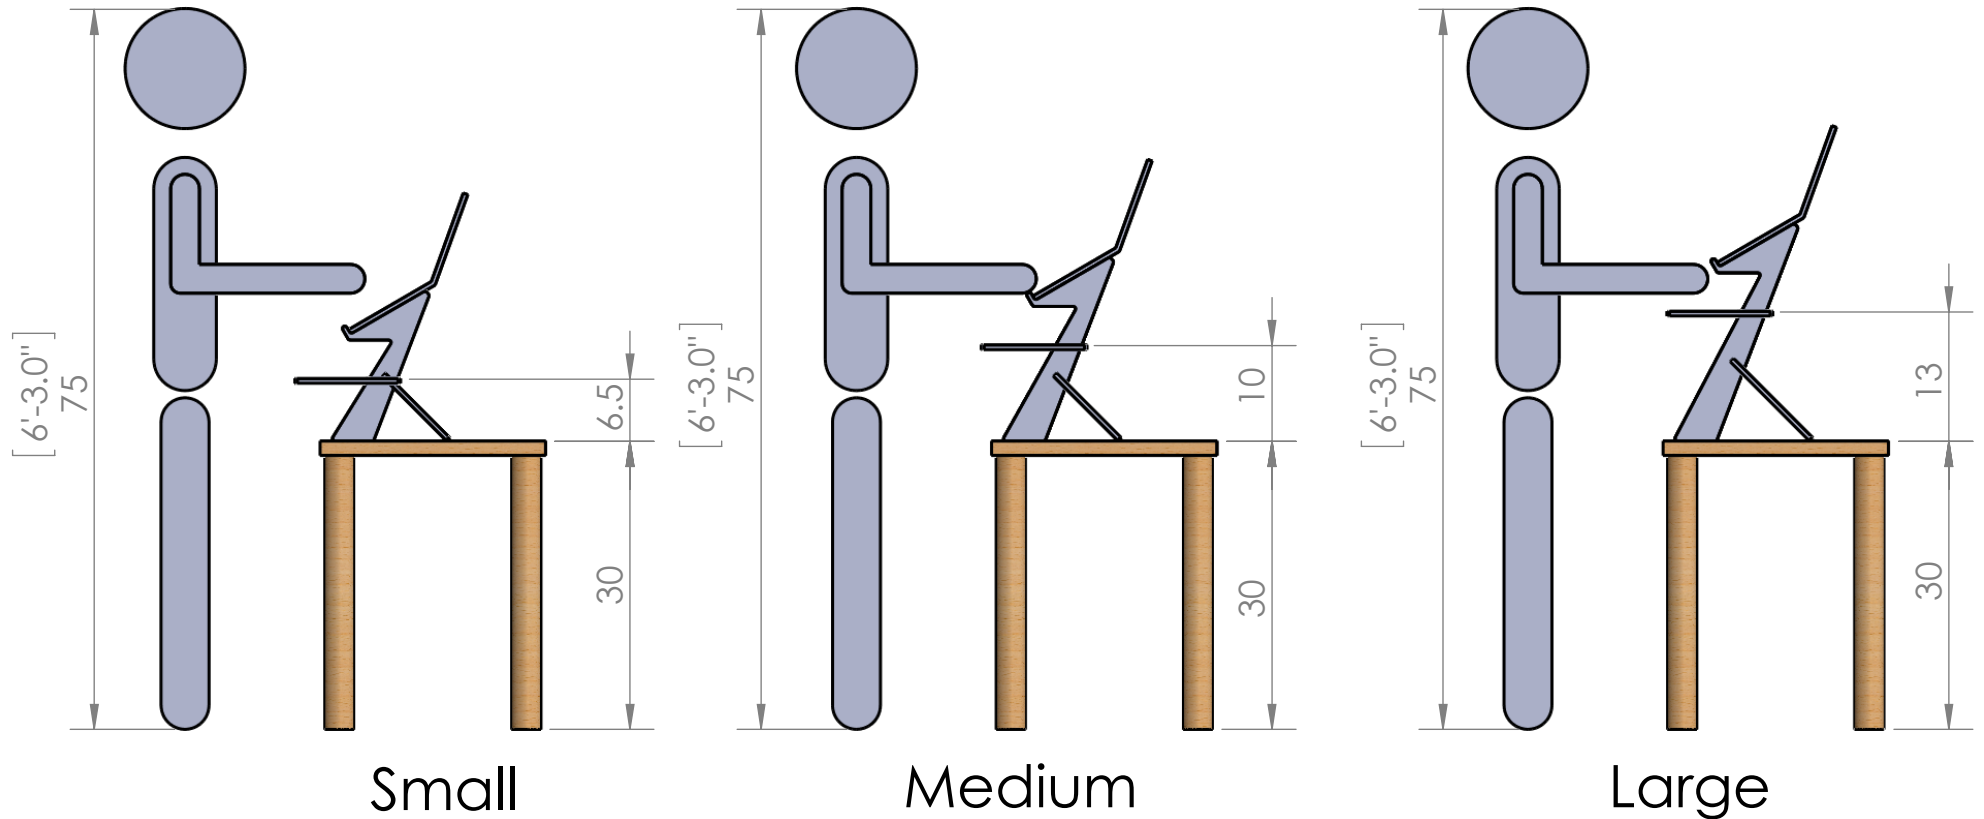

Alto stand 6'-3"

Note: Keyboard tray can move up or down by 2 inches in 1 inch increments. Image shows tray at mid point.

Dimensions in inches [Feet-inches]