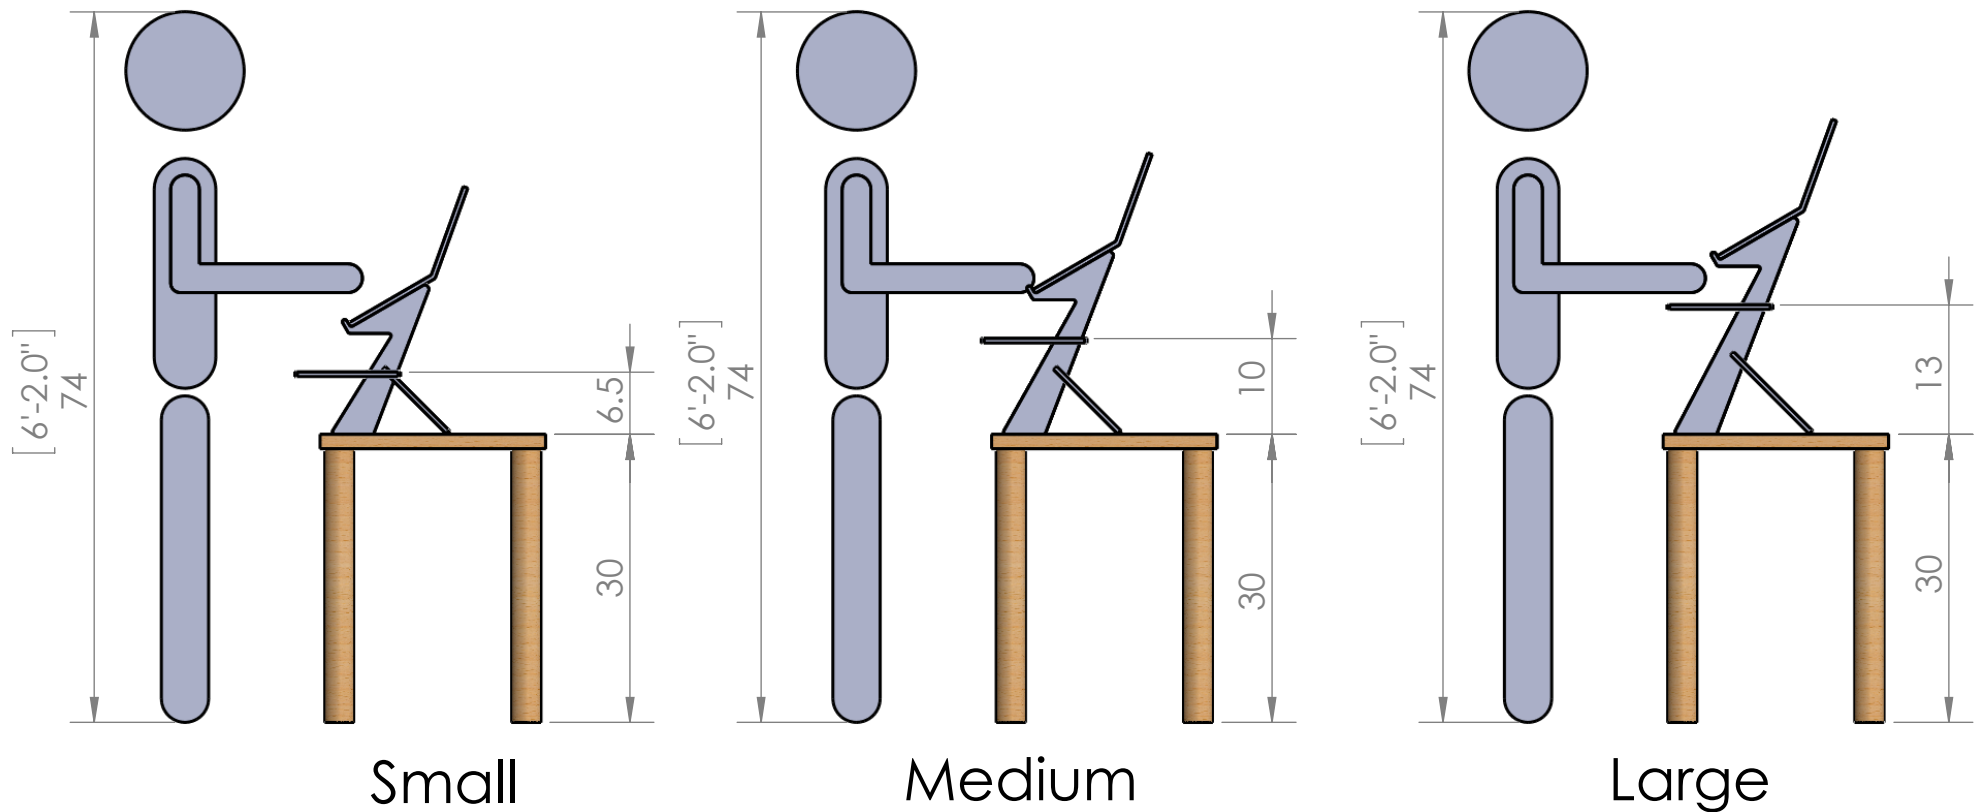

Alto stand 6'-2"

Note: Keyboard tray can move up or down by 2 inches in 1 inch increments. Image shows tray at mid point.

Dimensions in inches [Feet-inches]