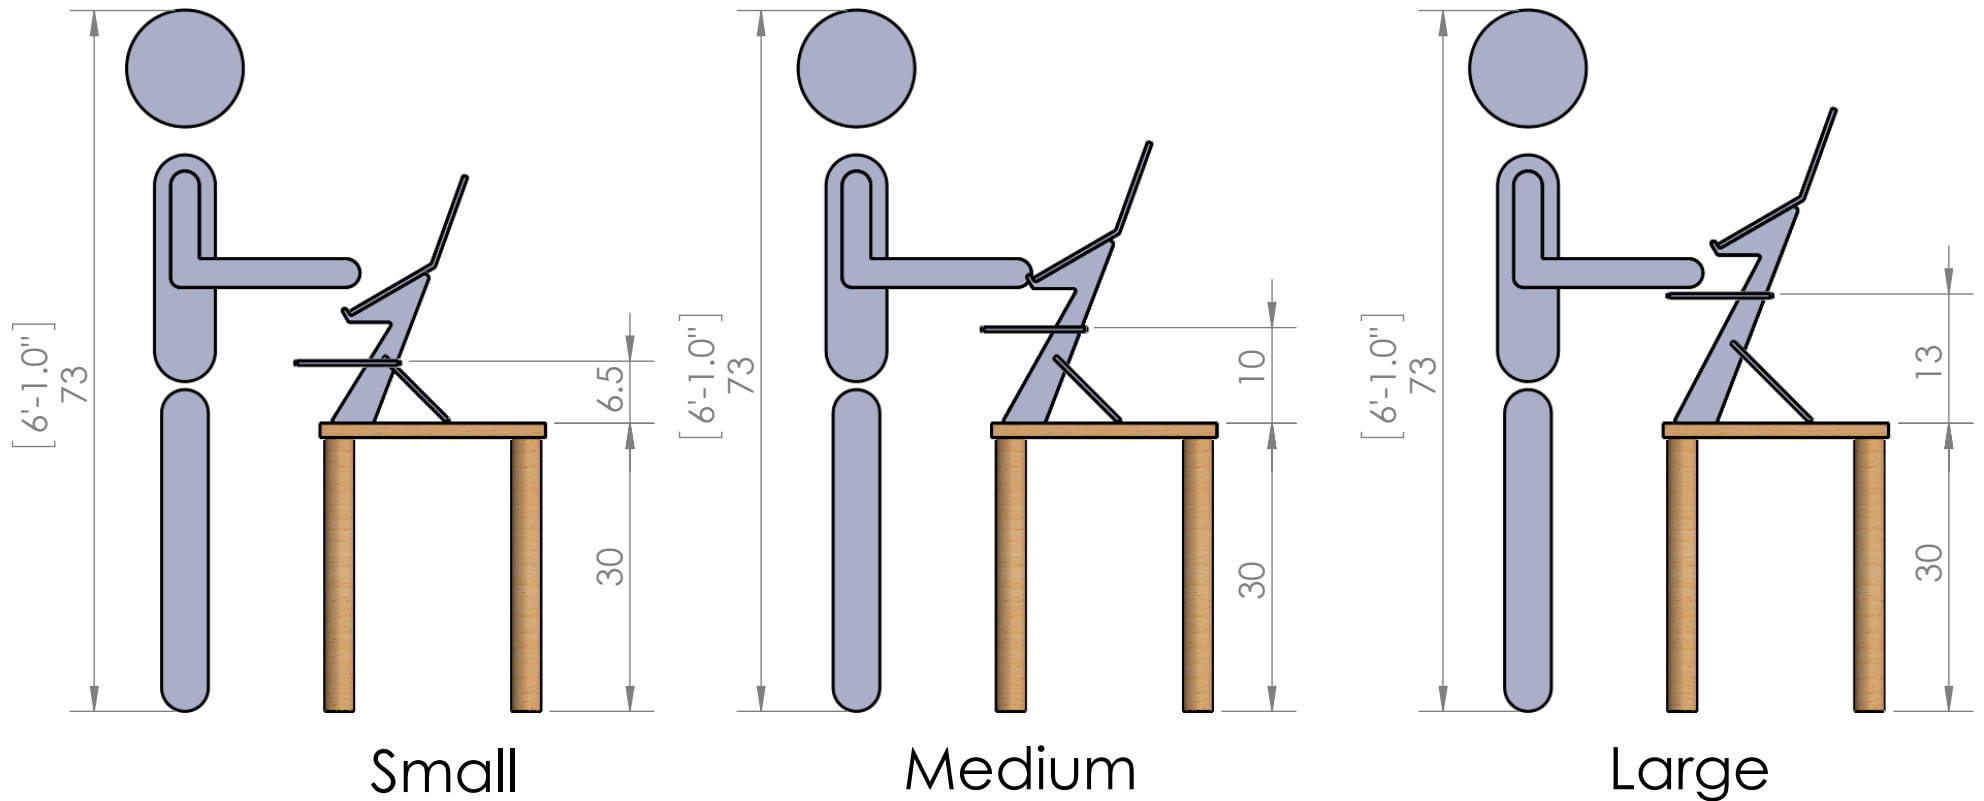

Alto stand 6'-1"

Note: Keyboard tray can move up or down by 2 inches in 1 inch increments. Image shows tray at mid point.

Dimensions in inches [Feet-inches]