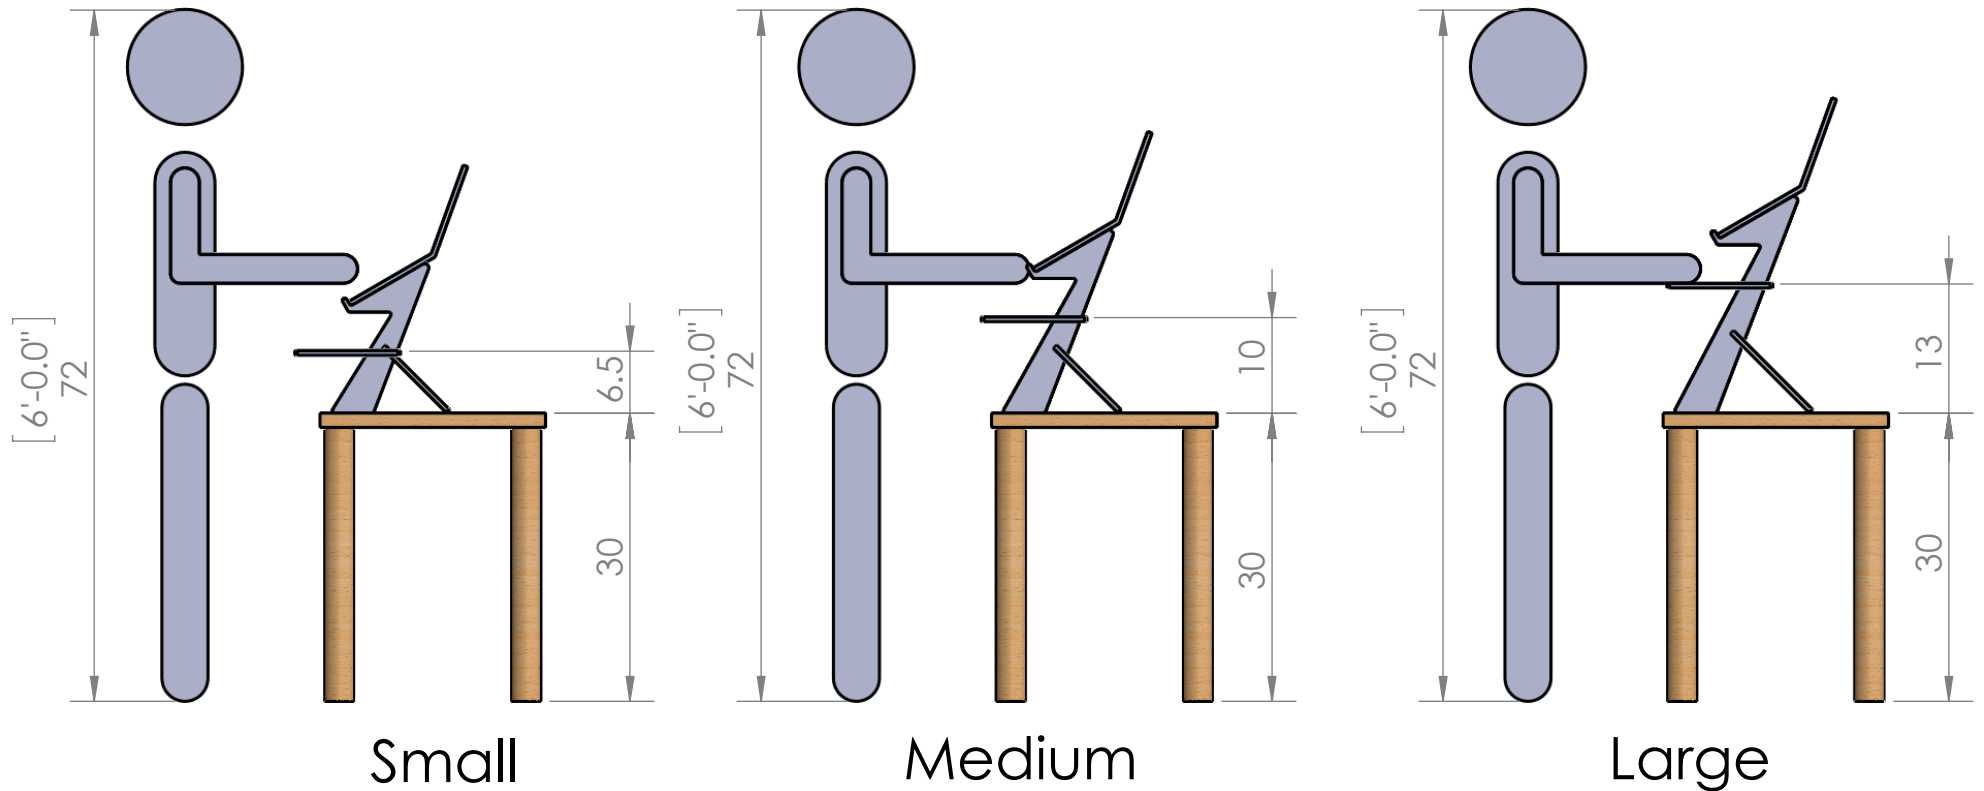

Alto stand 6'-0"

Note: Keyboard tray can move up or down by 2 inches in 1 inch increments. Image shows tray at mid point.

Dimensions in inches [Feet-inches]