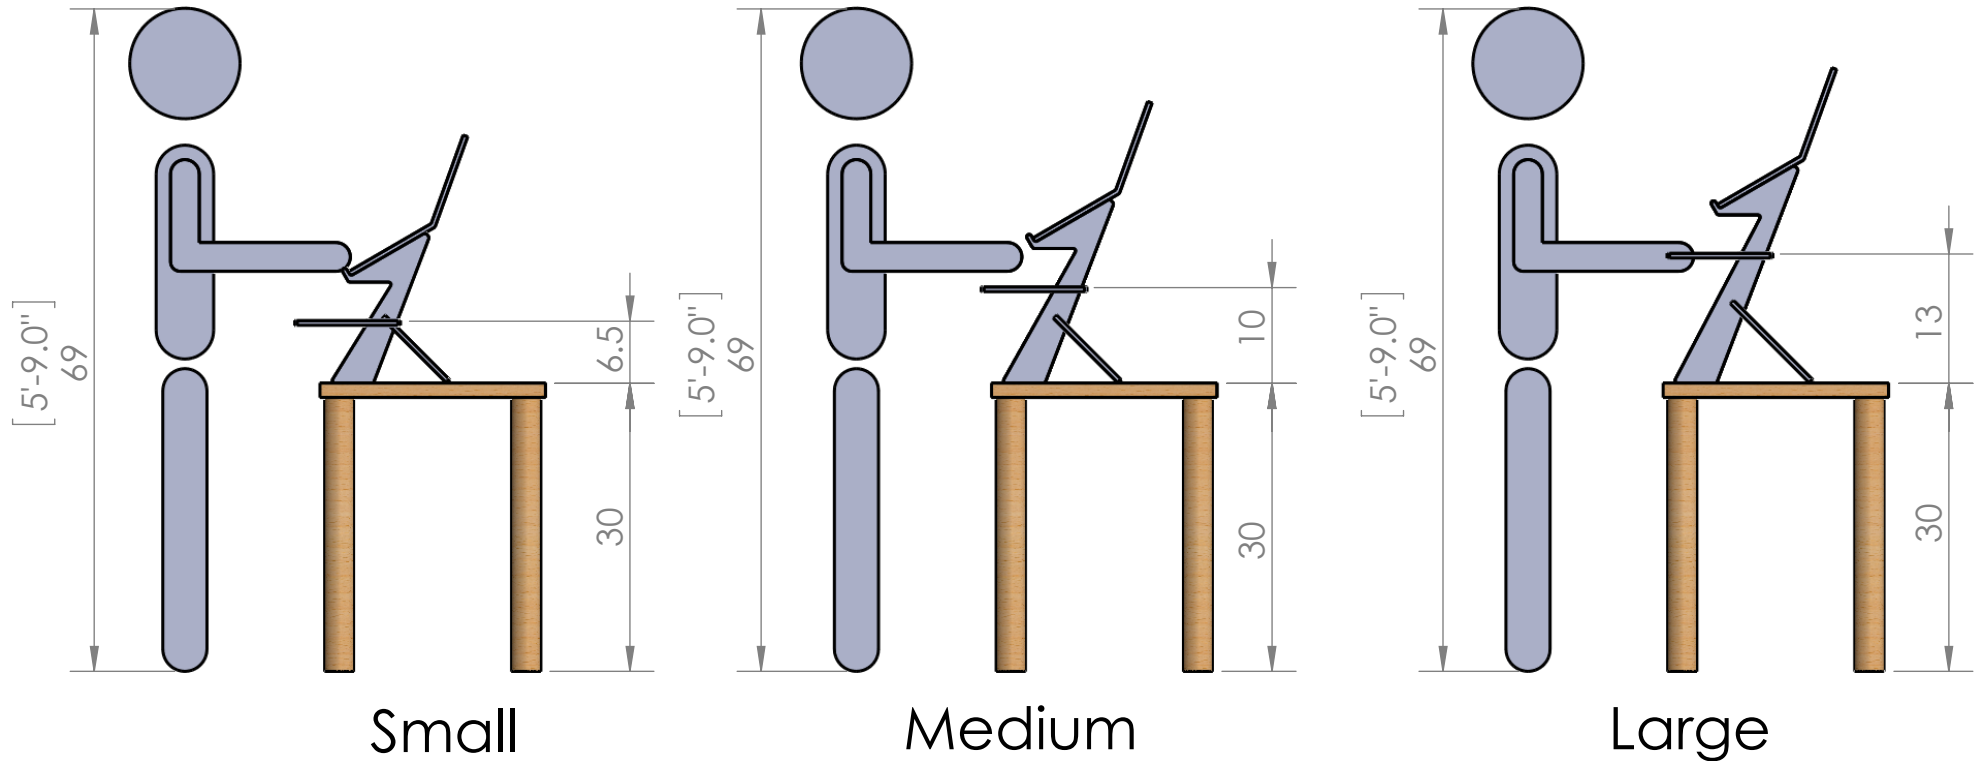

Alto stand 5'-9"

Note: Keyboard tray can move up or down by 2 inches in 1 inch increments. Image shows tray at mid point.

Dimensions in inches [Feet-inches]