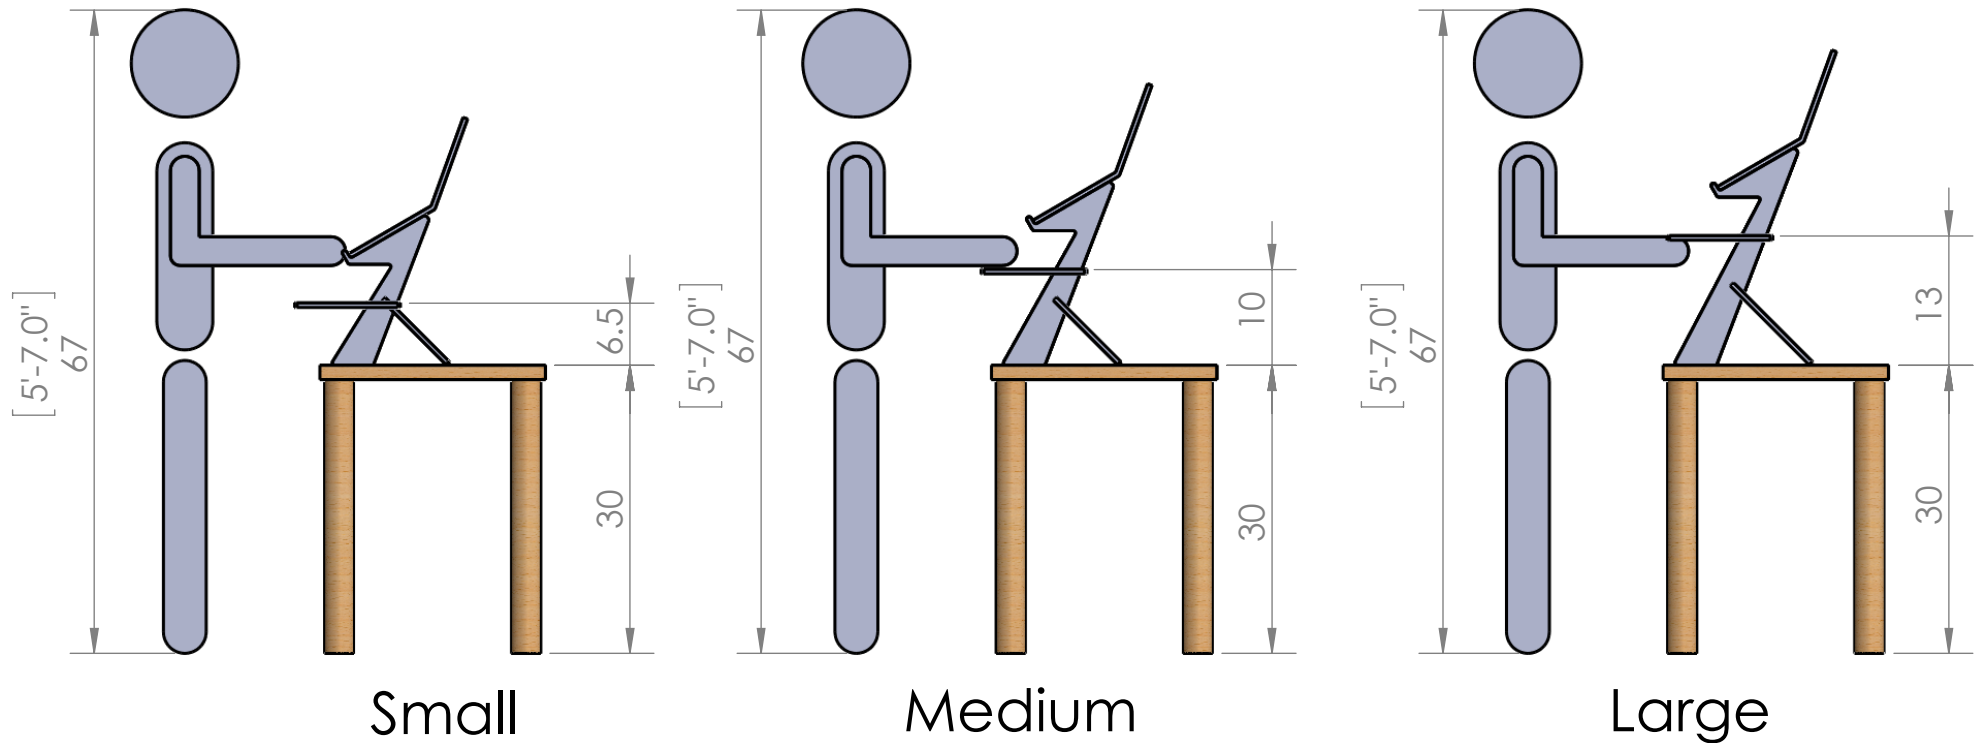

Alto stand 5'-7"

Note: Keyboard tray can move up or down by 2 inches in 1 inch increments. Image shows tray at mid point.

Dimensions in inches [Feet-inches]