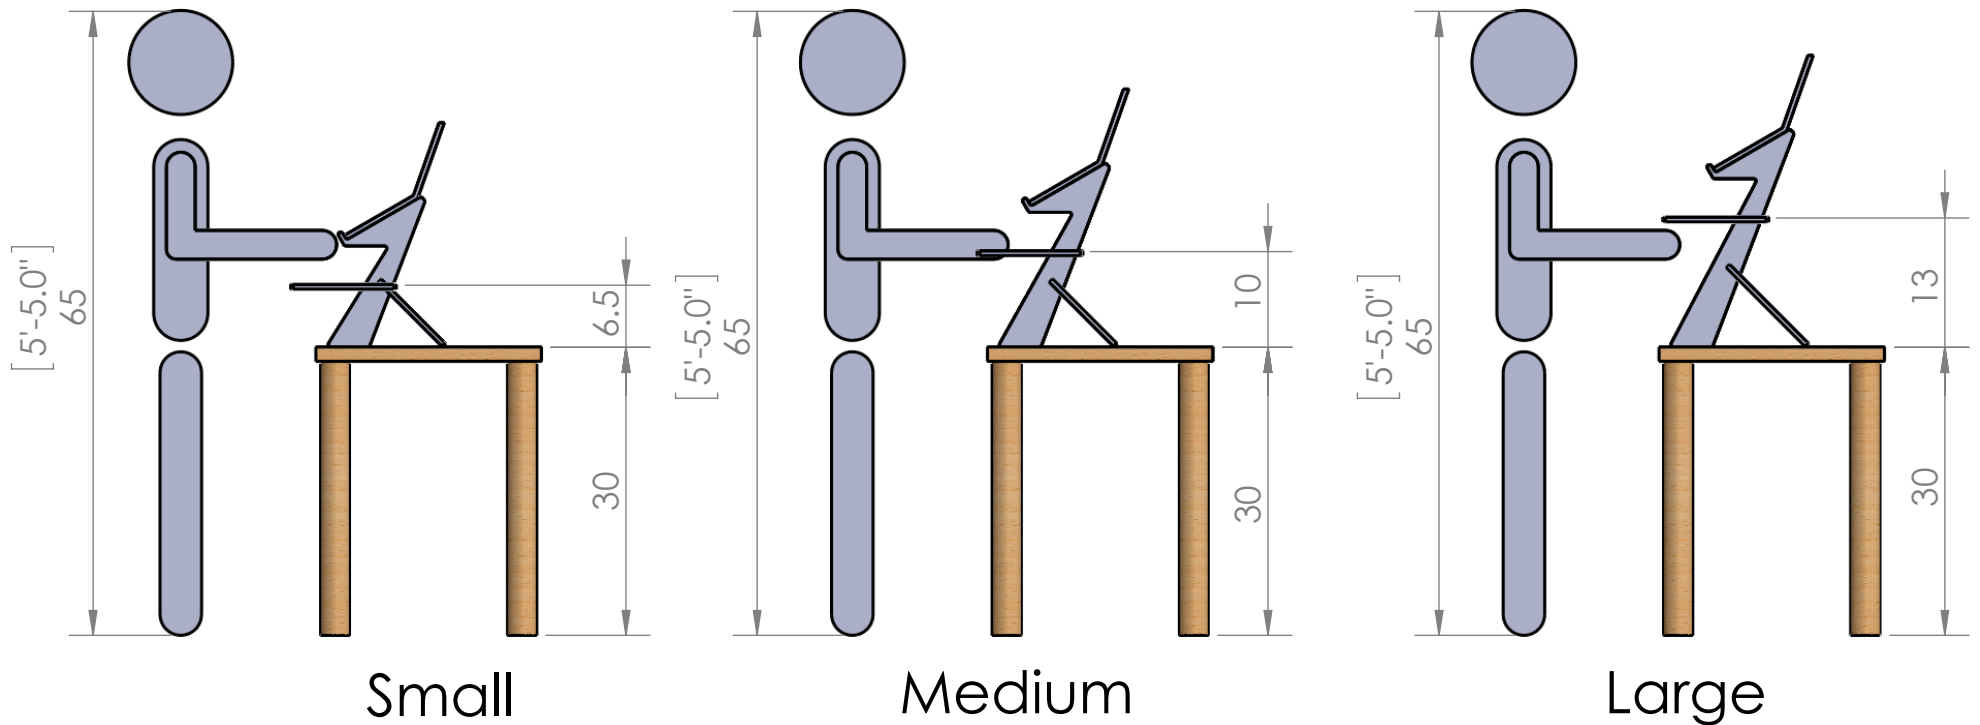

# Alto stand 5'-5"

Note: Keyboard tray can move up or down by 2 inches in 1 inch increments. Image shows tray at mid point.

Dimensions in inches [Feet-inches]