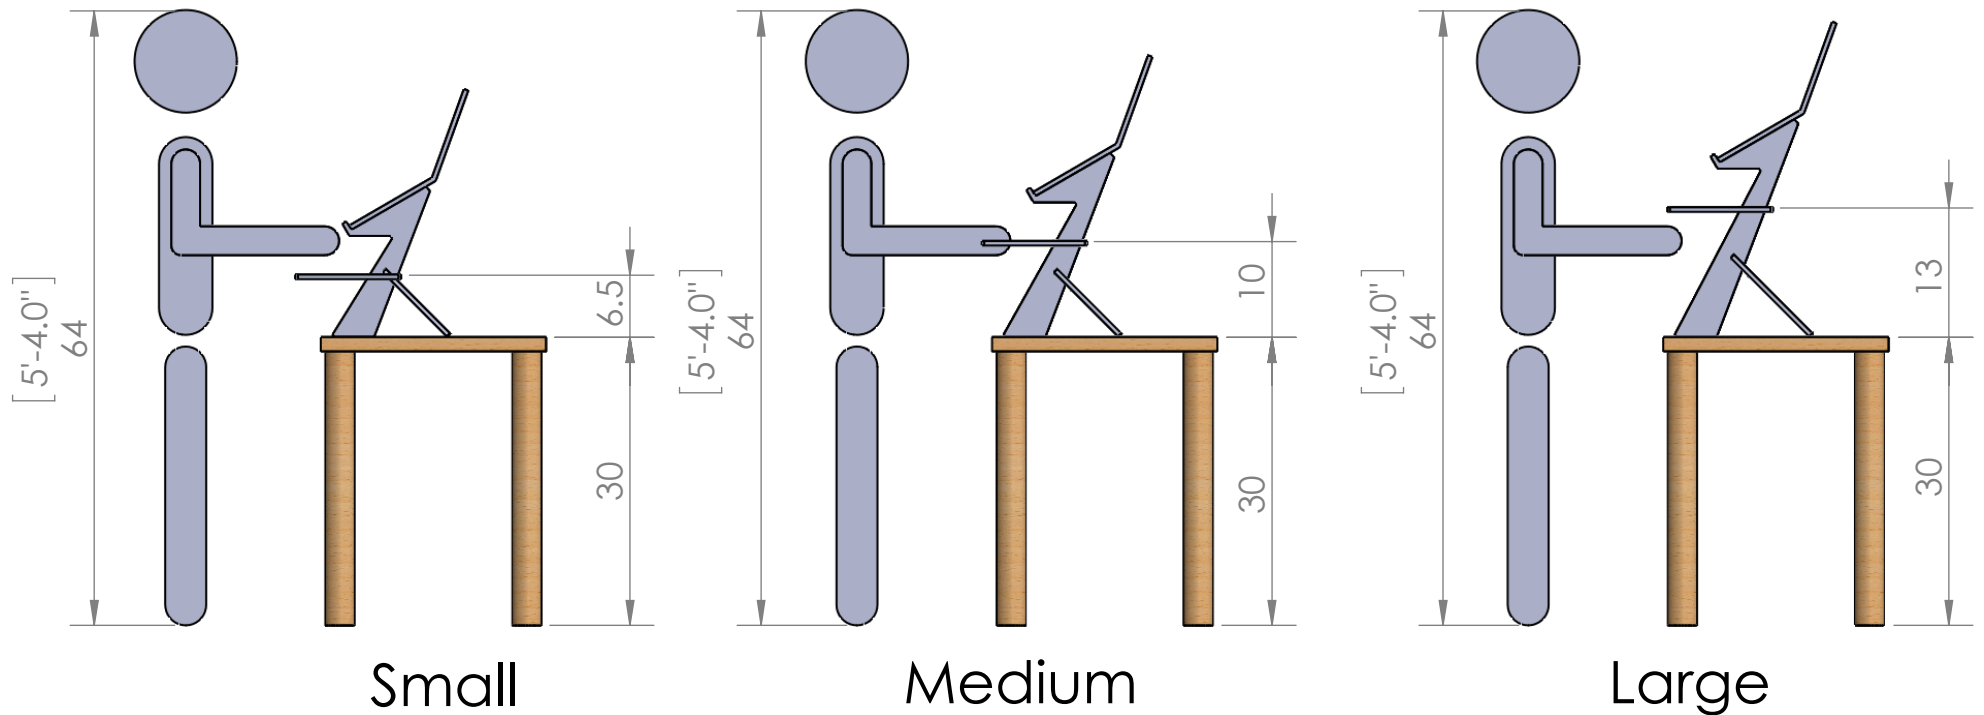

Alto stand 5'-4"

Note: Keyboard tray can move up or down by 2 inches in 1 inch increments. Image shows tray at mid point.

Dimensions in inches [Feet-inches]