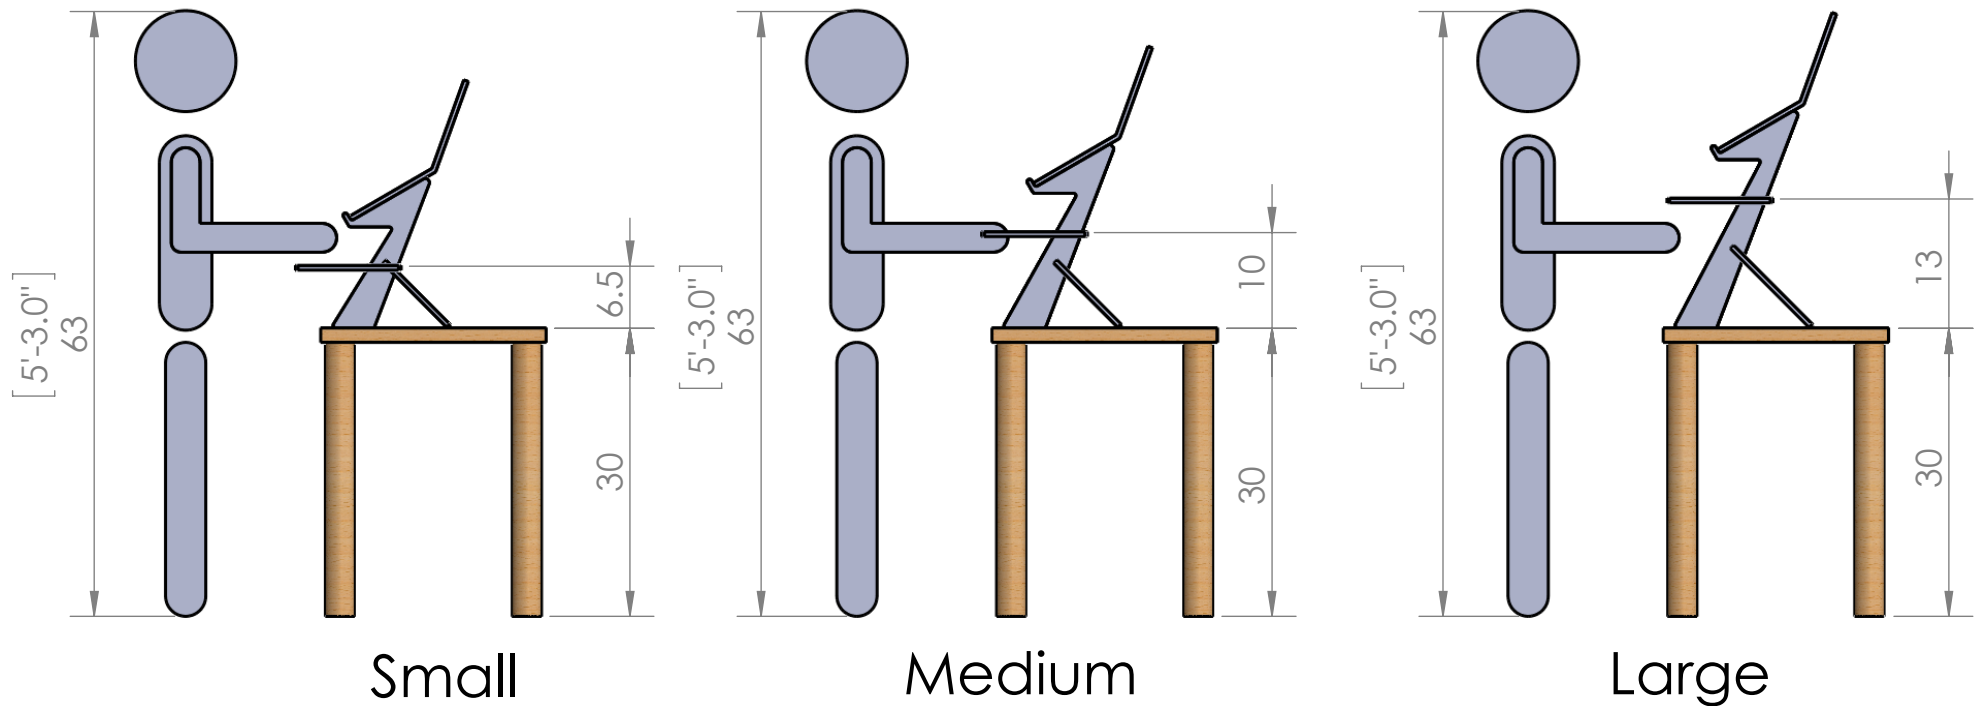

Alto stand 5'-3"

Note: Keyboard tray can move up or down by 2 inches in 1 inch increments. Image shows tray at mid point.

Dimensions in inches [Feet-inches]