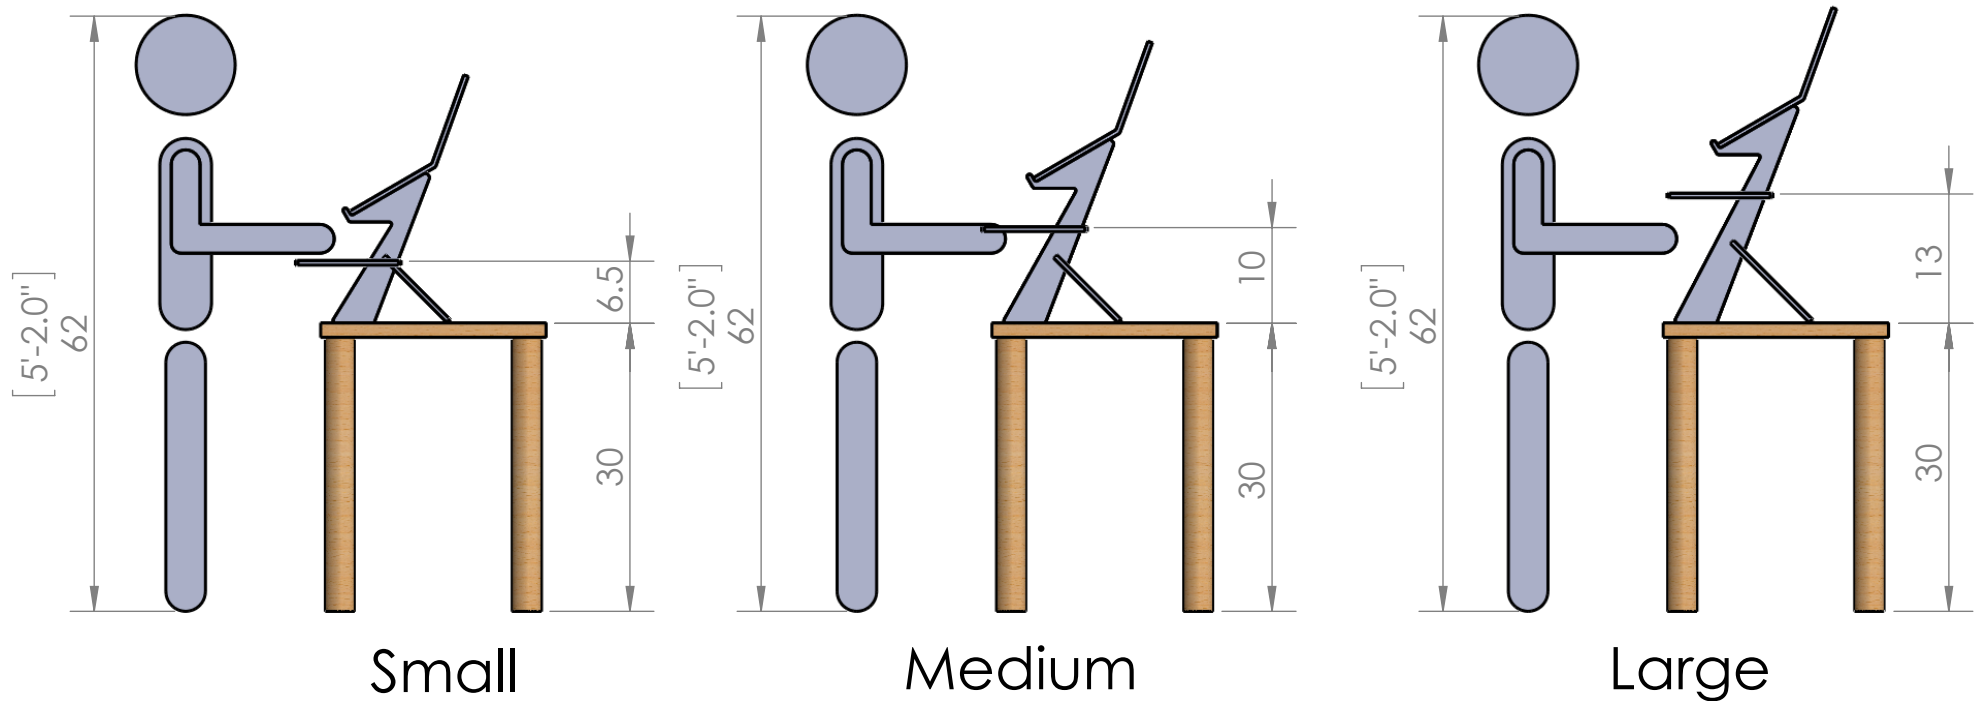

Alto stand 5'-2"

Note: Keyboard tray can move up or down by 2 inches in 1 inch increments. Image shows tray at mid point.

Dimensions in inches [Feet-inches]