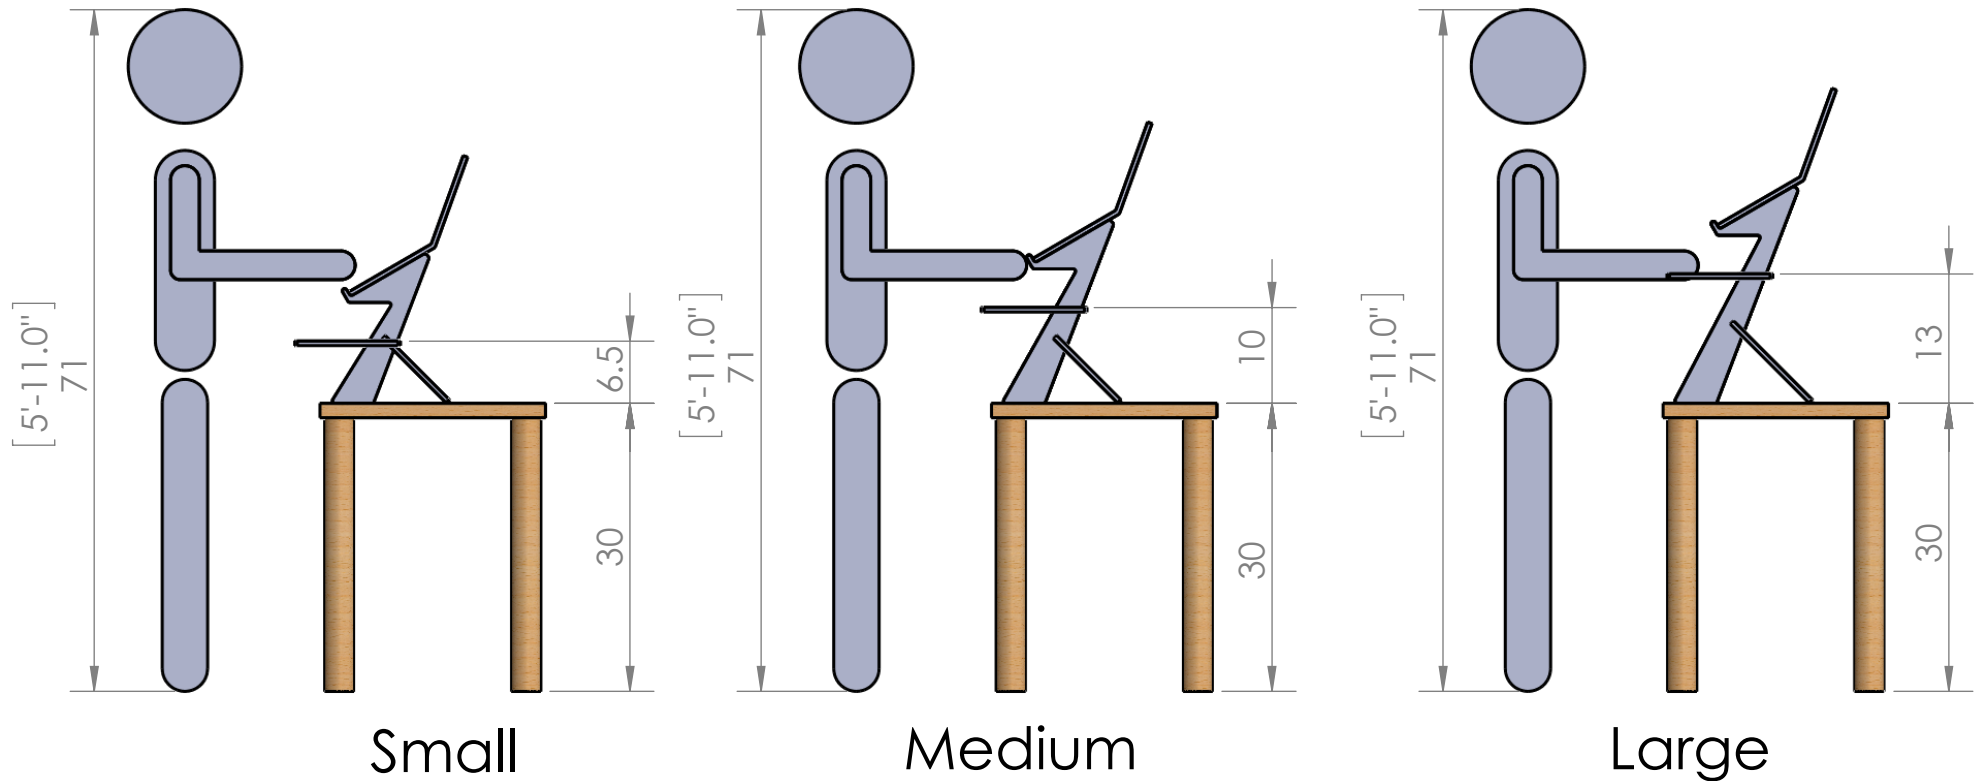

Alto stand 5'-11"

Note: Keyboard tray can move up or down by 2 inches in 1 inch increments. Image shows tray at mid point.

Dimensions in inches [Feet-inches]