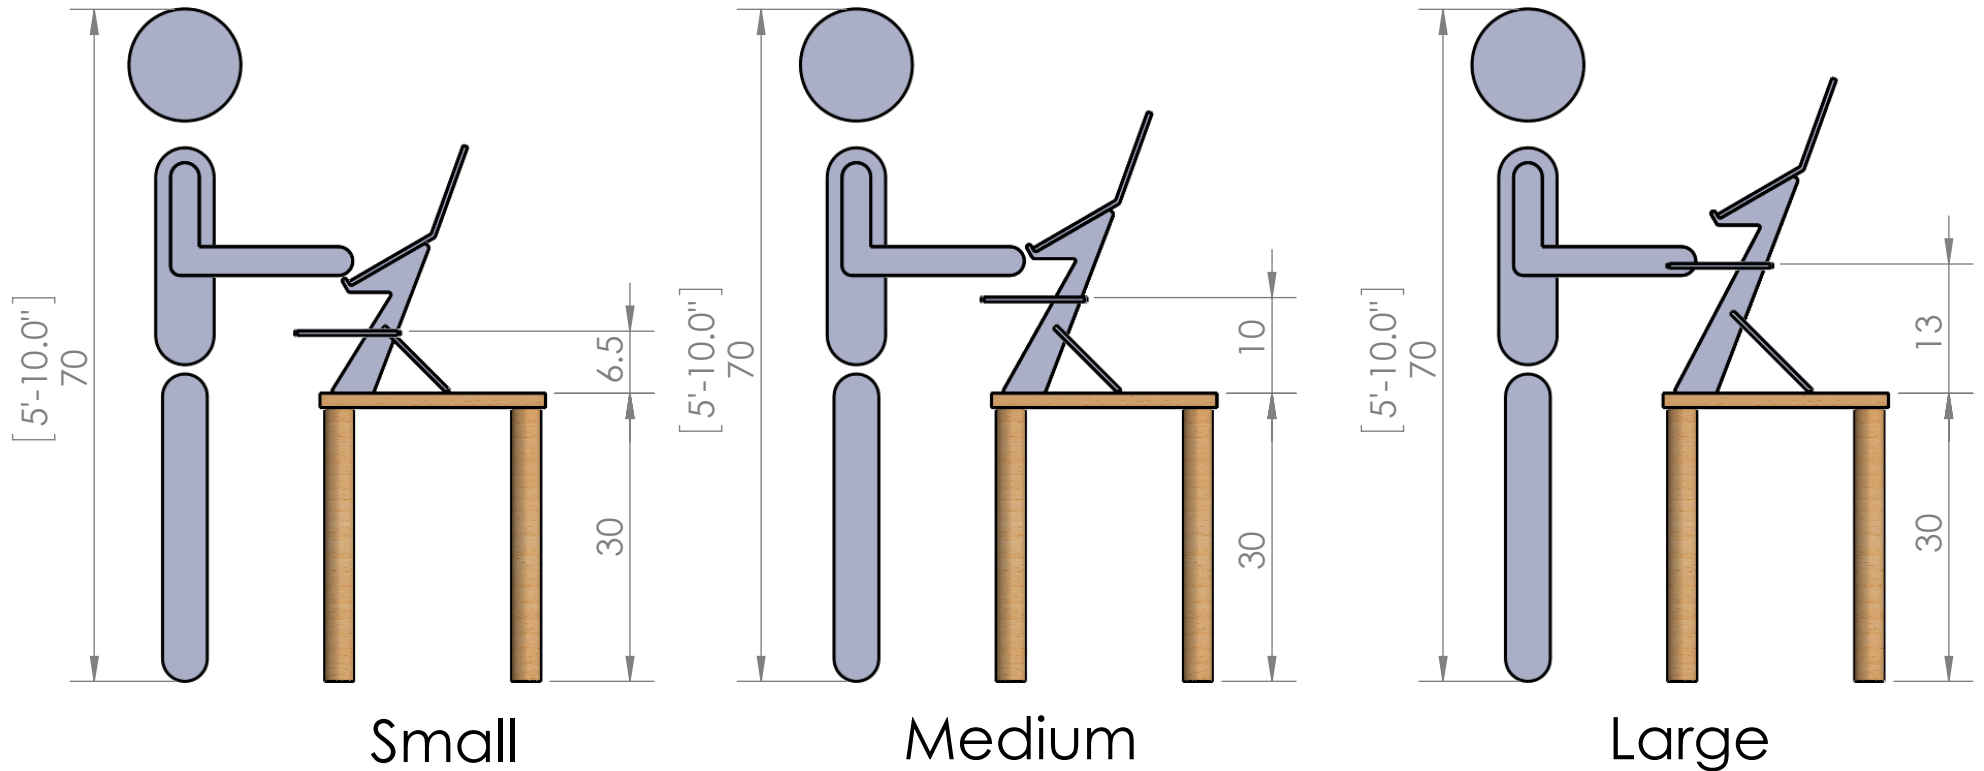

Alto stand 5'-10"

Note: Keyboard tray can move up or down by 2 inches in 1 inch increments. Image shows tray at mid point.

Dimensions in inches [Feet-inches]